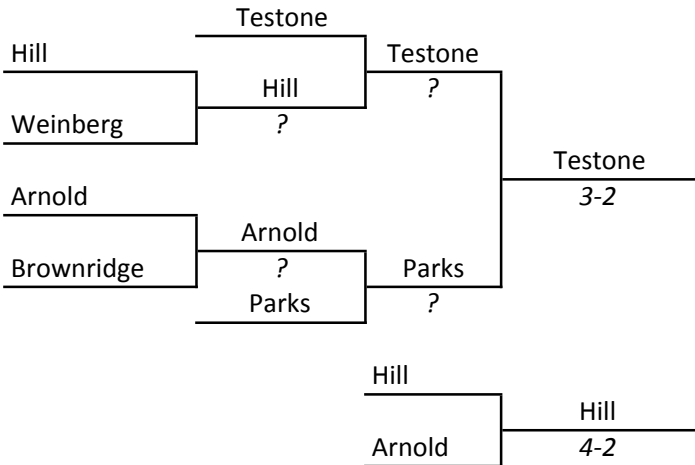

McGaw Hall, Northwestern University, Evanston, March 1st and 2nd