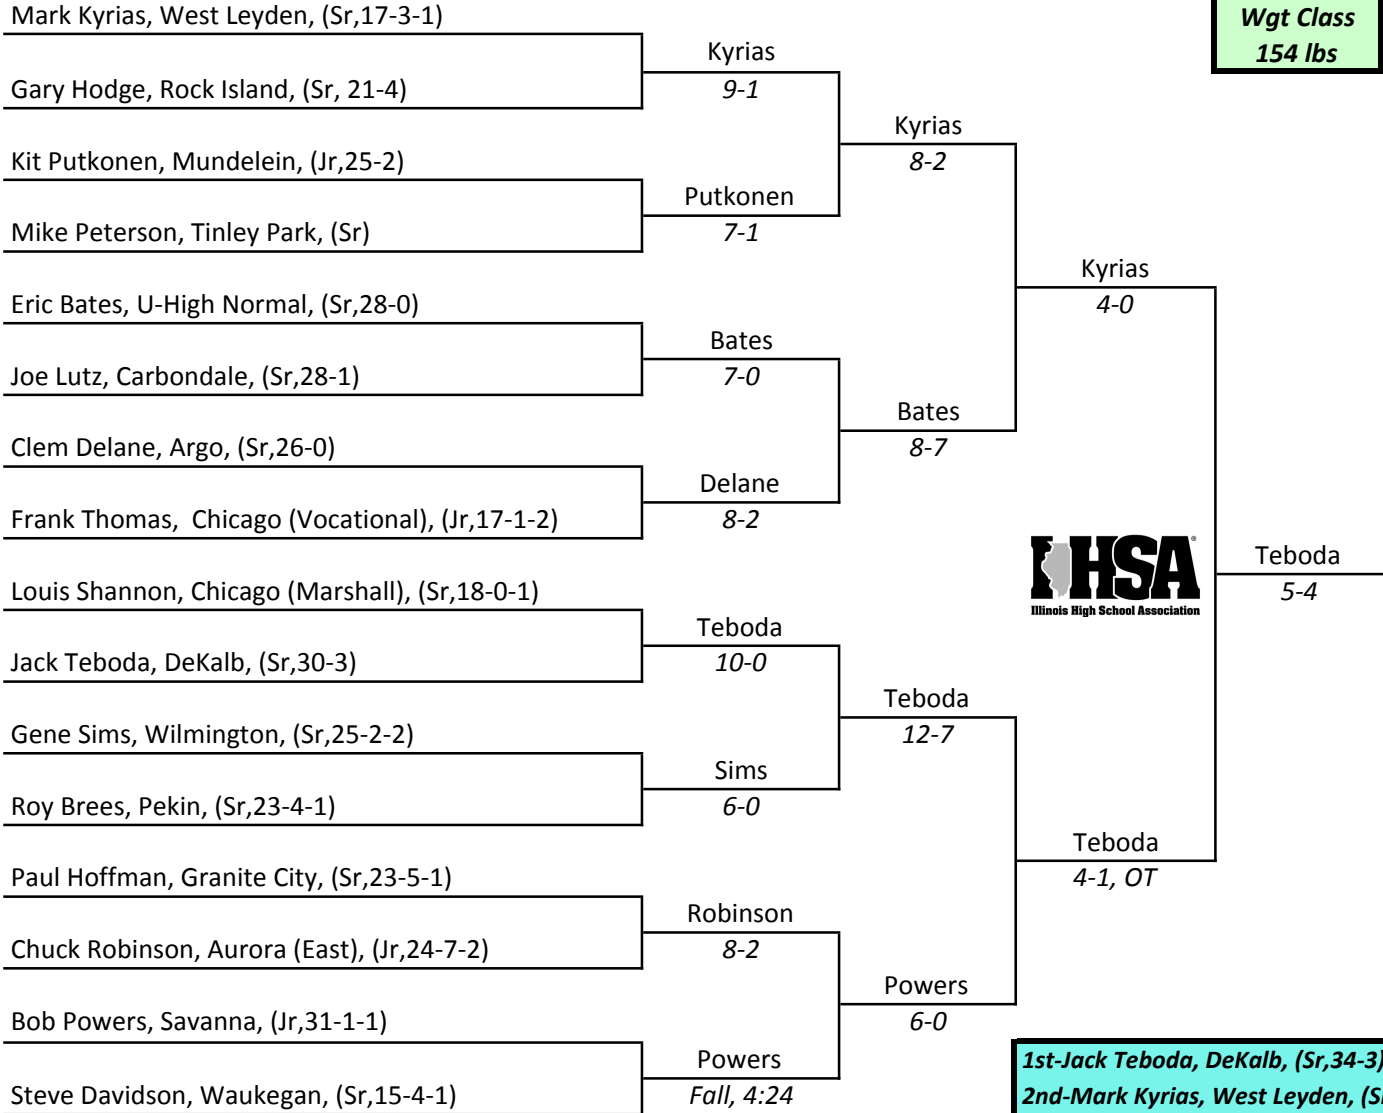

IHSA STATE INDIVIDUAL 1968

**Wgt Class
154 lbs**

1st-Jack Teboda, DeKalb, (Sr,34-3)
2nd-Mark Kyrias, West Leyden, (Sr,20-4-1)
3rd-Eric Bates, U-High Normal, (Sr,32-1)
4th-Bob Powers, Savanna, (Jr,34-3-1)
5th-Gene Sims, Wilmington, (Sr,28-4-2)