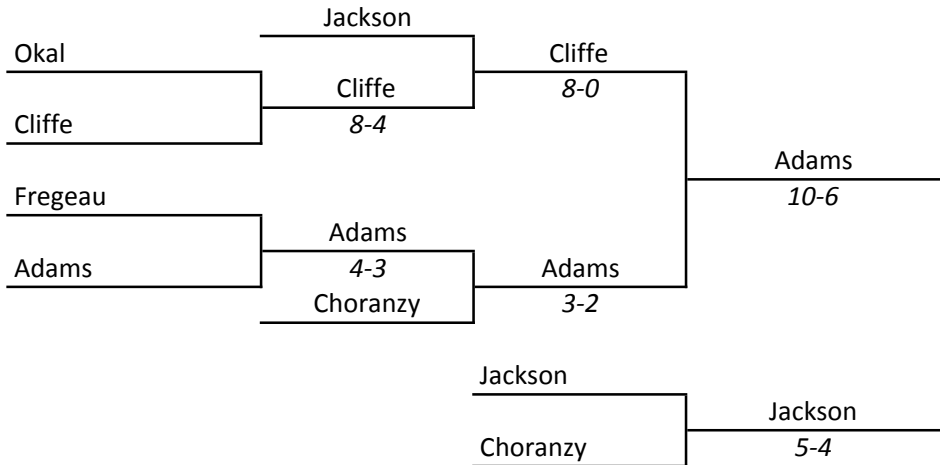

IHSA STATE INDIVIDUAL 1968

**Wgt Class
95 lbs**

McGaw Hall, Northwestern University, Evanston, March 1st and 2nd

IHSA STATE INDIVIDUAL 1968

**Wgt Class
103 lbs**

**1st-Rick Keber, Waukegan, (So,27-2-1)
2nd-Don Pavlock, Belvidere, (Sr,30-1)
3rd-Mark Hummel, Sterling, (Sr,31-5)
4th-Jack Williams, DeKalb,(Jr,31-3)
5th-Joe Siprut Evanston (St. George),(Sr,19-5)**