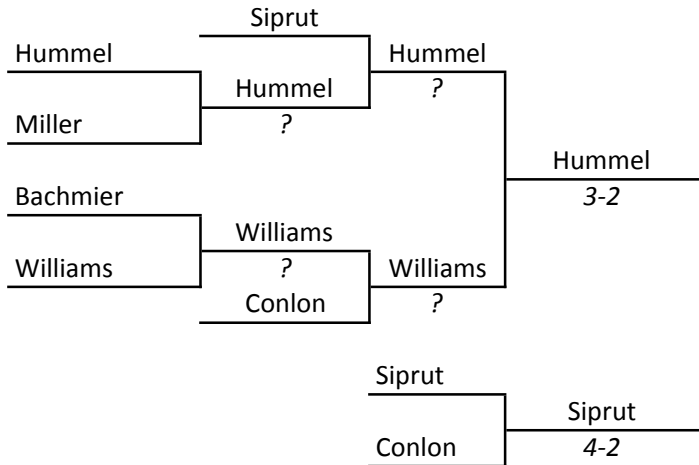

IHSA STATE INDIVIDUAL 1968

**Wgt Class
95 lbs**

McGaw Hall, Northwestern University, Evanston, March 1st and 2nd

IHSA STATE INDIVIDUAL 1968

**Wgt Class
103 lbs**

**1st-Rick Keber, Waukegan, (So,27-2-1)
2nd-Don Pavlock, Belvidere, (Sr,30-1)
3rd-Mark Hummel, Sterling, (Sr,31-5)
4th-Jack Williams, DeKalb,(Jr,31-3)
5th-Joe Siprut Evanston (St. George),(Sr,19-5)**