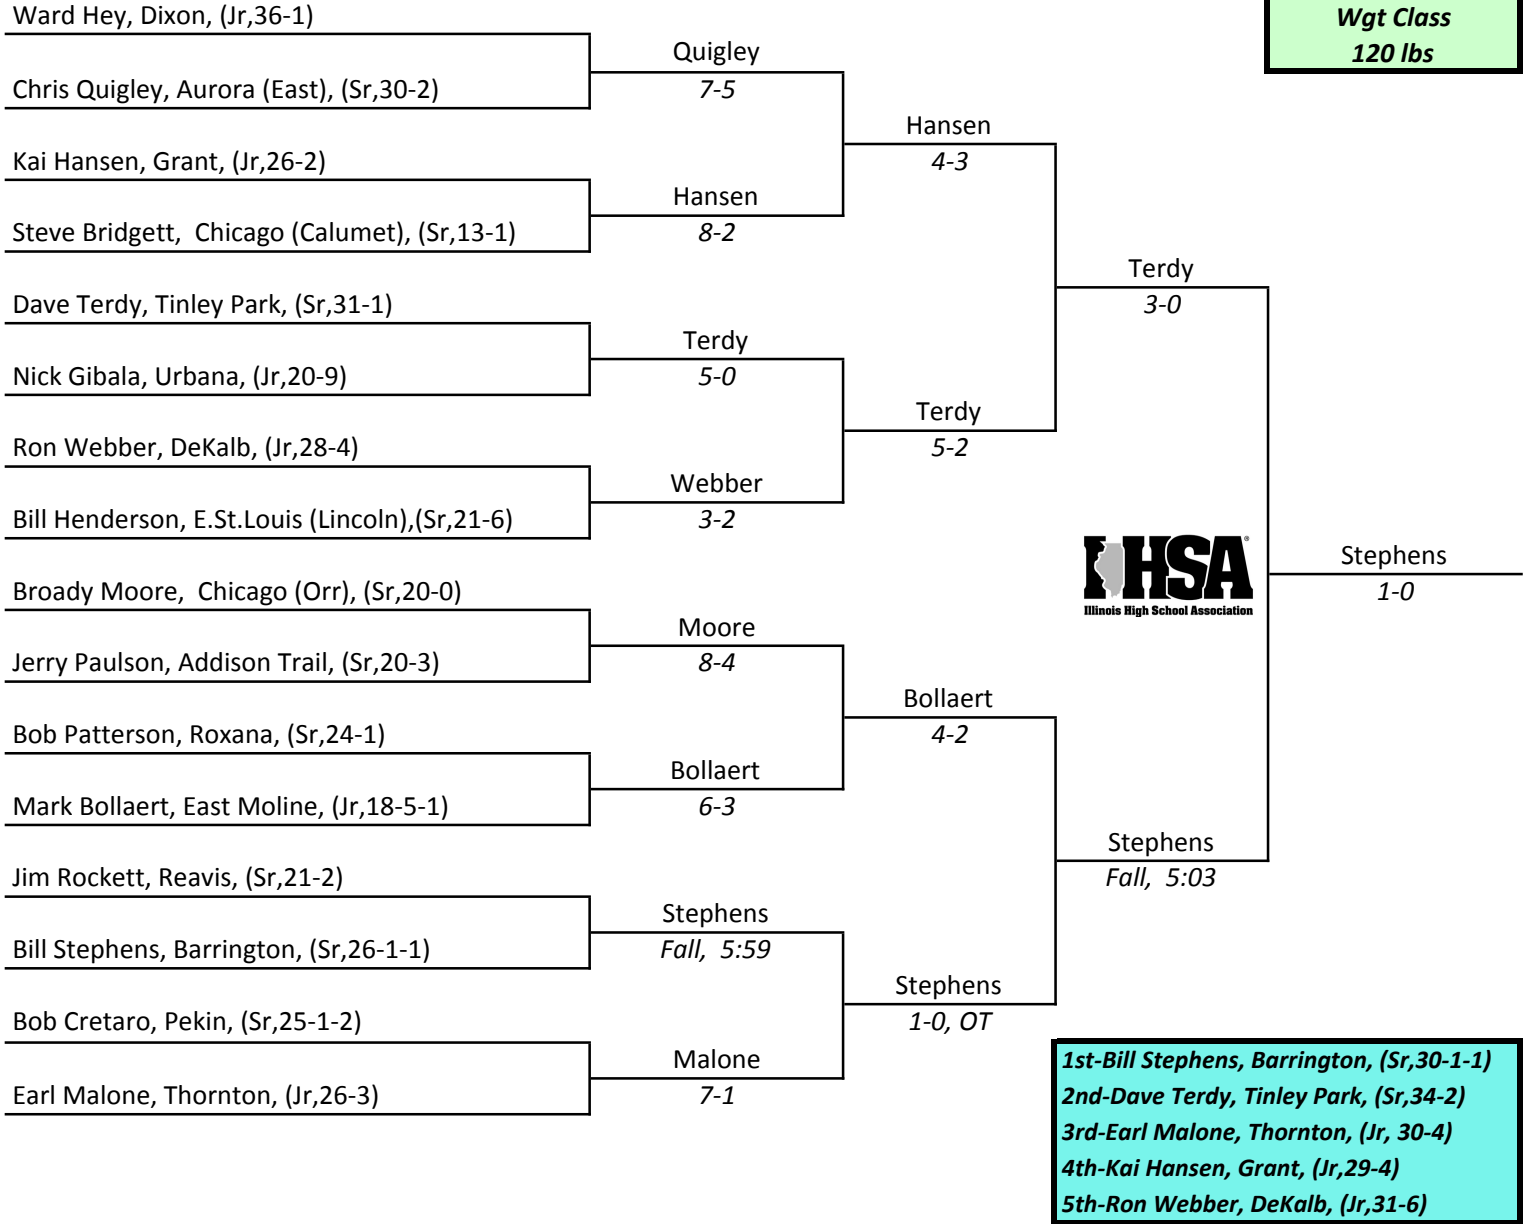

IHSA STATE INDIVIDUAL 1968

Wgt Class
120 lbs

McGaw Hall, Northwestern University, Evanston, March 1st and 2nd