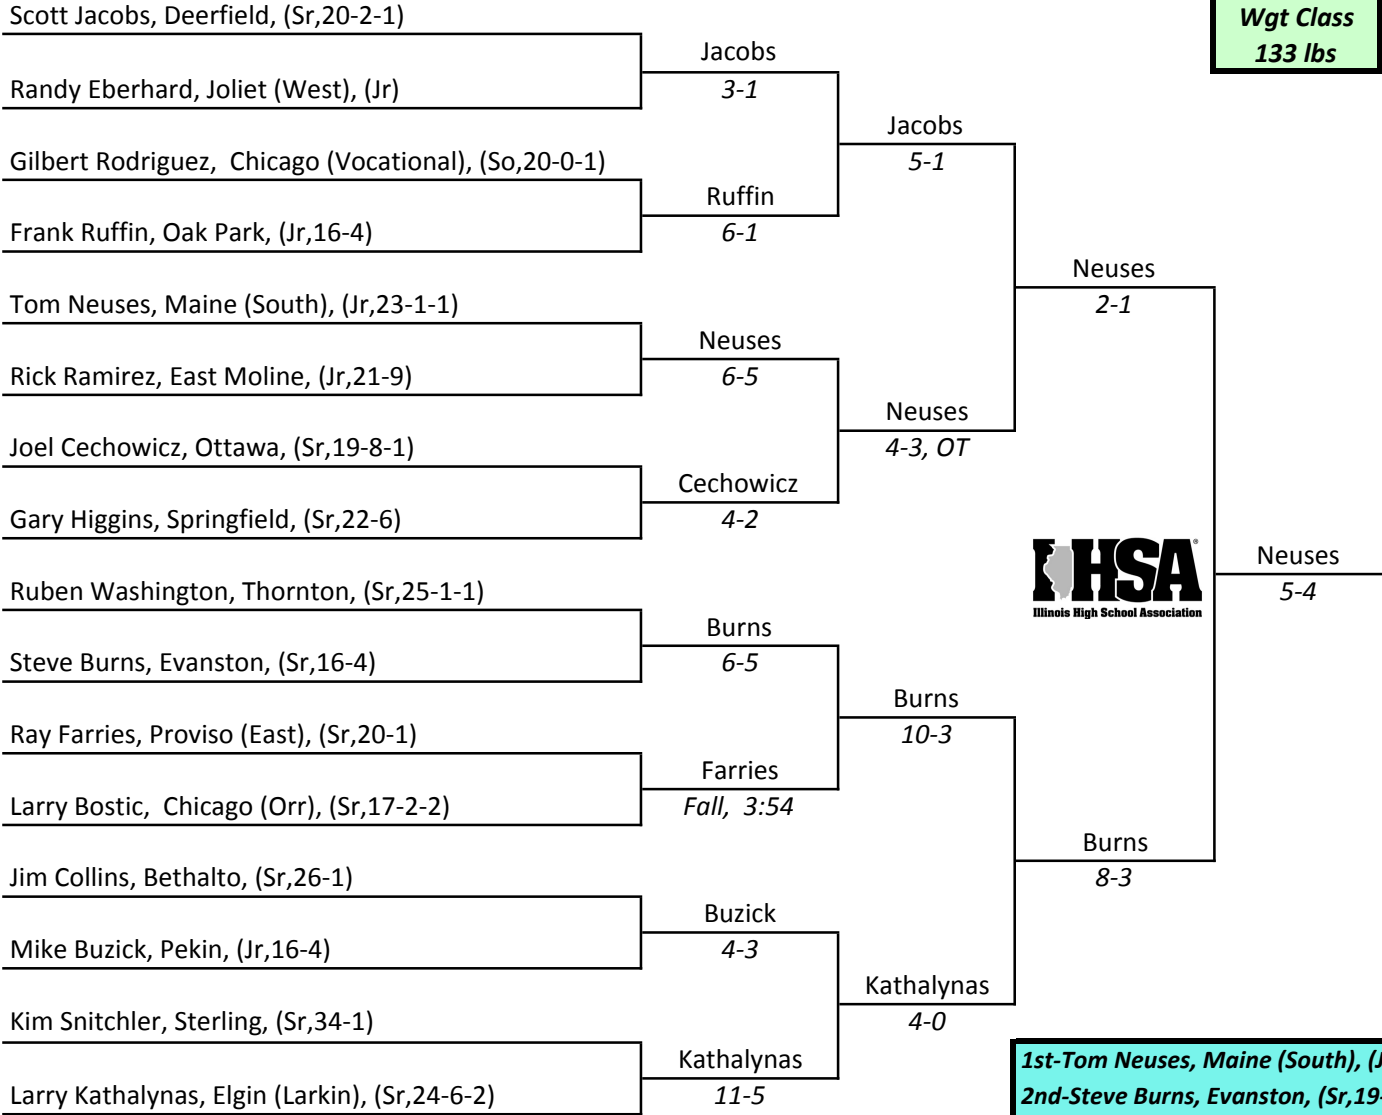

IHSA STATE INDIVIDUAL 1968

**Wgt Class
133 lbs**

**1st-Tom Neuses, Maine (South), (Jr,27-1-1)
2nd-Steve Burns, Evanston, (Sr,19-5)
3rd-Larry Kathalynas, Elgin (Larkin), (Sr,28-7-2)
4th-Scott Jacobs, Deerfield, (Sr,23-4-1)
5th-Ray Farries, Proviso (East), (Sr,23-3)**