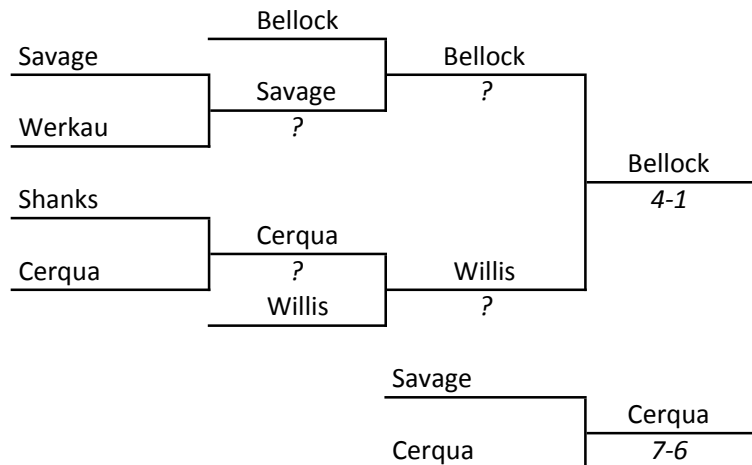

**Wgt Class
180 lbs**

- 1st-Bob Shelby, Champaign Central, (Sr,29-0)**
 - 2nd-Neovia Greyer, Chicago (Farragut), (Sr,30-1)**
 - 3rd-Randy Pratt, West Chicago, (Sr,32-3)**
 - 4th-Darrel Robinson, Bl.Is.Eisenhower,(Sr,25-5)**
 - 5th-Dave Young, Evergreen Park, (Sr,26-6)**

McGaw Hall, Northwestern University, Evanston, March 1st and 2nd

IHSA STATE INDIVIDUAL 1968

- 1st-Frank Chandler, Lincoln-Way, (Sr,32-0)**
 - 2nd-Phil Gustafson, Galesburg, (Sr,34-1)**
 - 3rd-Kurt Bellock, Glenbard (West), (Sr,26-2)**
 - 4th-Scott Willis, Ottawa, (Sr,19-3)**
 - 5th-Mike Cerqua, Proviso (West), (Sr,28-4)**

McGaw Hall, Northwestern University, Evanston, March 1st and 2nd