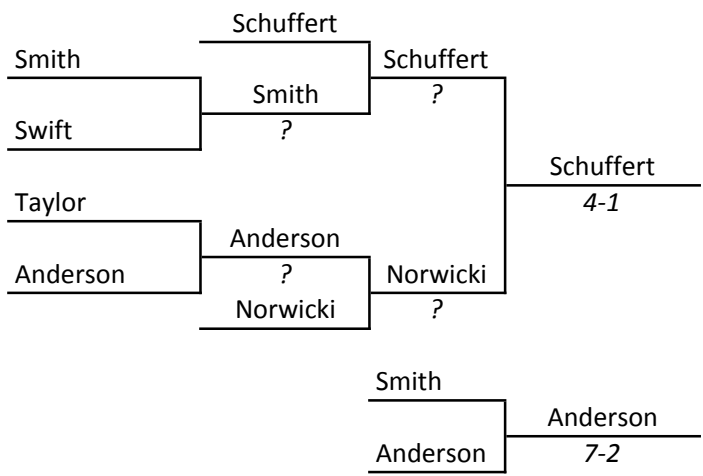

McGaw Hall, Northwestern University, Evanston, March 1st and 2nd