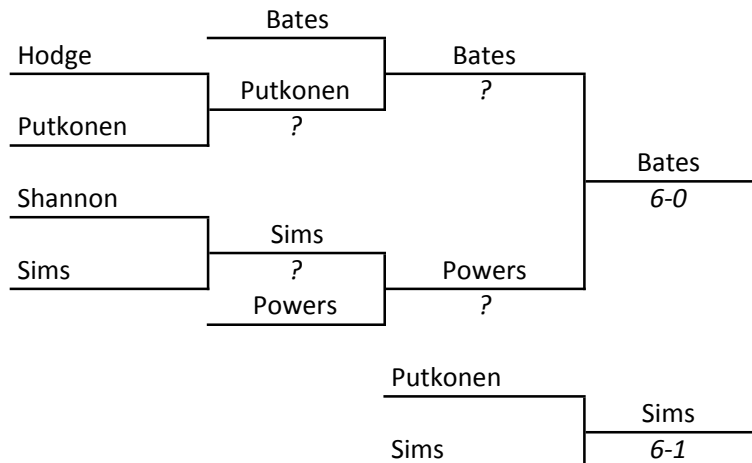

McGaw Hall, Northwestern University, Evanston, March 1st and 2nd

IHSA STATE INDIVIDUAL 1968

**Wgt Class
145 lbs**

1st-Mark Malley, Decatur, (Jr,29-0)
2nd-Gil Vasquez, Sterling, (Sr,37-2-2)
3rd-Chuck Schuffert, Richards, (Sr,31-5)
4th-Glenn Norwicki, Rockford (Guilford),(Sr,32-6)
5th-Edgar Anderson, Thornton, (Sr,28-3)

McGaw Hall, Northwestern University, Evanston, March 1st and 2nd

IHSA STATE INDIVIDUAL 1968

**Wgt Class
154 lbs**

1st-Jack Teboda, DeKalb, (Sr,34-3)
2nd-Mark Kyrias, West Leyden, (Sr,20-4-1)
3rd-Eric Bates, U-High Normal, (Sr,32-1)
4th-Bob Powers, Savanna, (Jr,34-3-1)
5th-Gene Sims, Wilmington, (Sr,28-4-2)