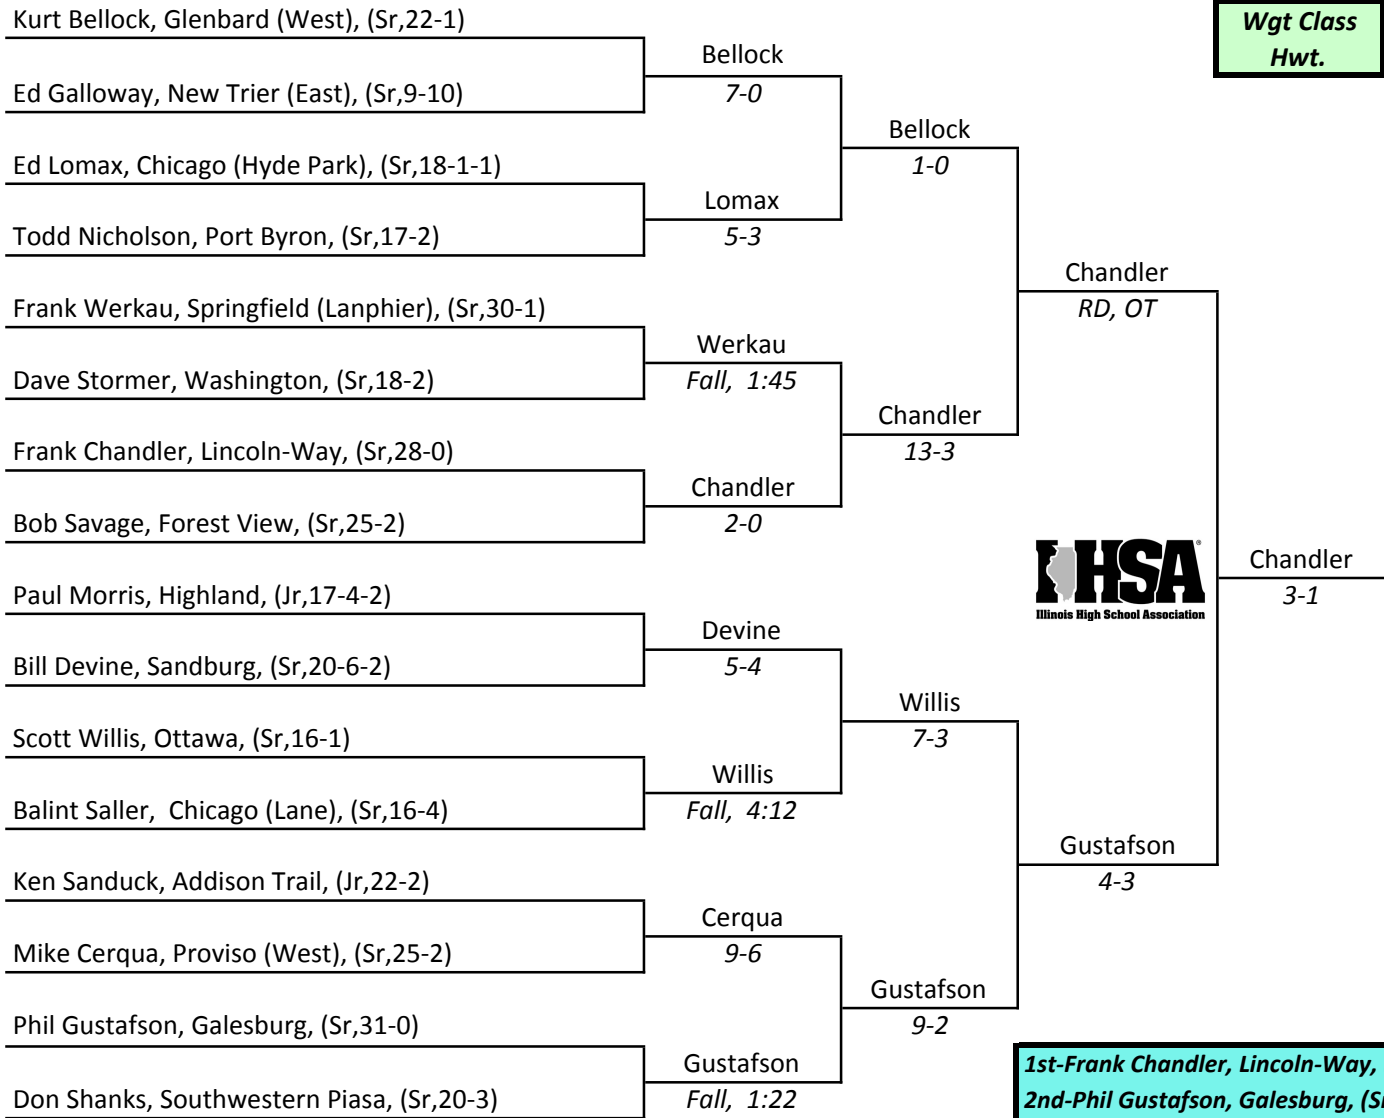

IHSA STATE INDIVIDUAL 1968

1. **1st-Frank Chandler, Lincoln-Way, (Sr,32-0)**
   - **2nd-Phil Gustafson, Galesburg, (Sr,34-1)**
   - **3rd-Kurt Bellock, Glenbard (West), (Sr,26-2)**
   - **4th-Scott Willis, Ottawa, (Sr,19-3)**
   - **5th-Mike Cerqua, Proviso (West), (Sr,28-4)**