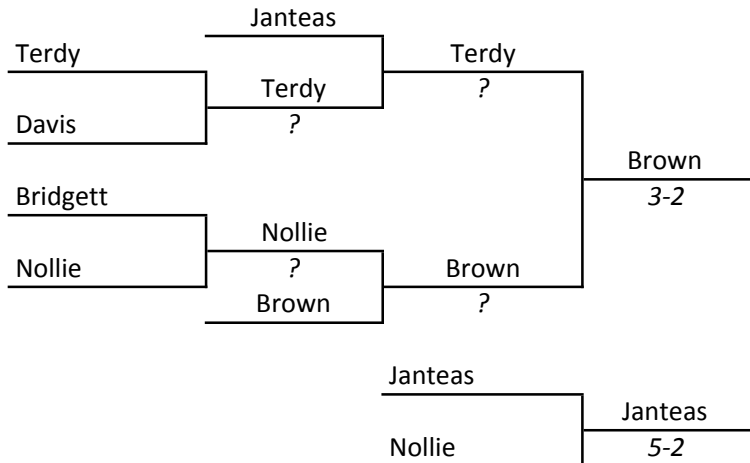

McGaw Hall, Northwestern University, Evanston, March 1st and 2nd